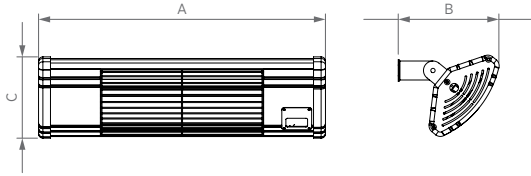

## Remote Controller

Comfortable and easy operation with the optional remote control.

Ürün Product	A	B	C
Gufo E2	530 mm	185 mm	150 mm
Gufo E4	940 mm	185 mm	150 mm